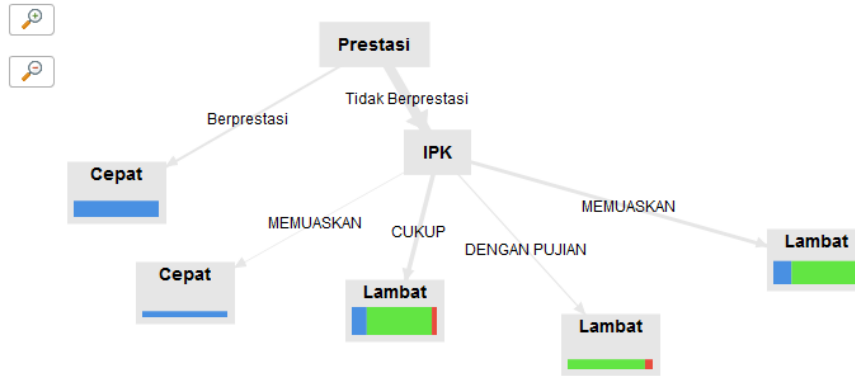

Lampiran 5 Model Decision Tree

Decision Tree - Model

Lampiran 6 Model Decicion Tree Performan

Criterion	Value	Standard Deviation
Accuracy	84.9%	± 7.7%
Classification Error	15.1%	± 7.7%

Confusion Matrix

	true Cepat	true Lambat	true ?	class precision
pred. Cepat	11	0	1	91.67%
pred. Lambat	6	33	1	82.50%
pred. ?	0	0	0	0.00%
class recall	64.71%	100.00%	0.00%	