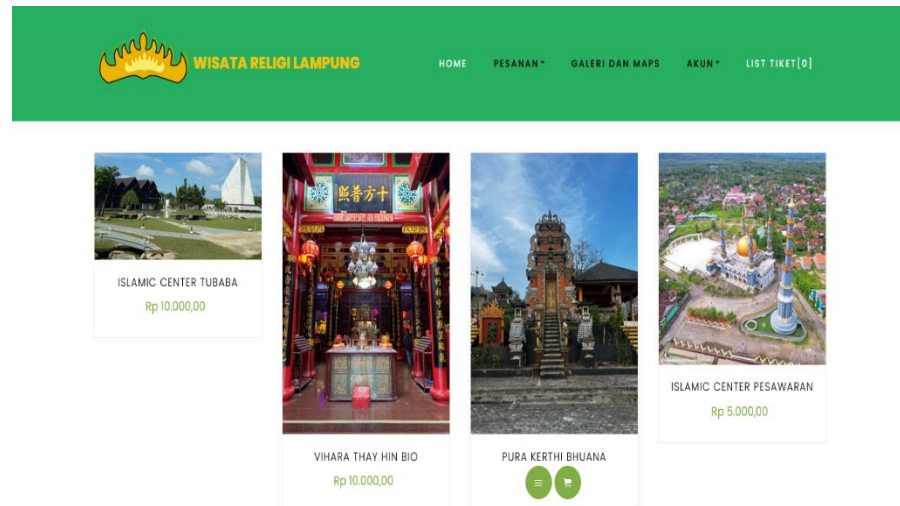

4.2.4 *Interface Halaman Wisata*

Halaman ini merupakan halaman wisata yang digunakan oleh *user* untuk melihat wisata yang sesuai dengan kategori yang diminati. *Interface* halaman produk dapat dilihat pada gambar 4.4 berikut ini.

Gambar 4.4 *Interface Halaman Wisata*

4.2.5 *Interface Keranjang Booking dan Checkout*

Halaman ini akan menampilkan keranjang *booking* dan *checkout*, pada halaman ini diakses oleh *user* setelah melakukan pemilihan wisata religi pada halaman produk. *Interface* halaman keranjang *booking* dapat dilihat pada gambar 4.5 dan gambar 4.6 berikut ini.