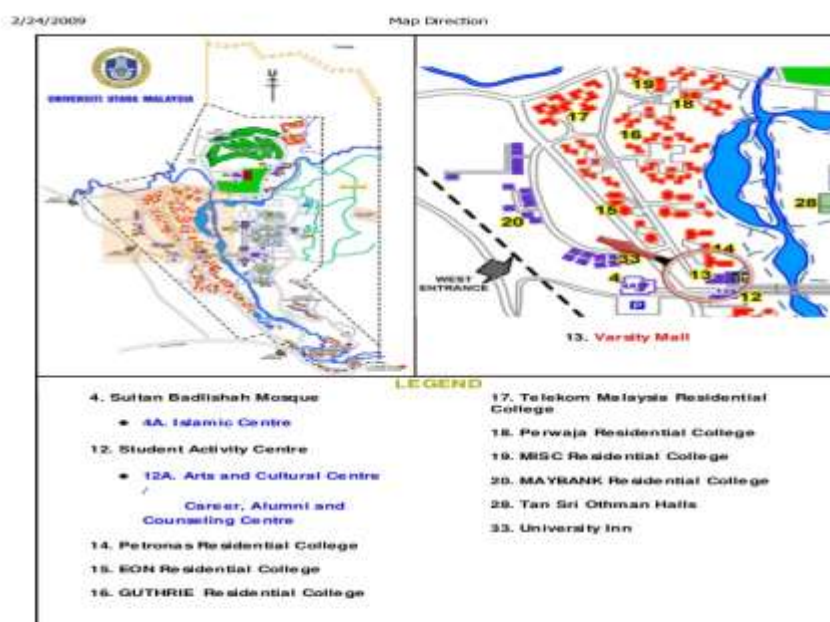

LAMPIRAN
DAFTAR GAMBAR

Logo Kampus IBI DARMAJAYA

Logo Kampus Universiti Utara Malaysia

Denah Lokasi Universiti Utara Malaysia

Peta Kampus Universiti Utara Malaysia

Bandara Soekarno Hatta

Anjung Tamu UUM

Sit In Class Materi “ Principle Of Manajemen “

Sit In Class Materi “ Research Methods

Tour to Langkawi

Museum Padi

Kamar di SME BANK UUM

Inapan siswa SME BANK