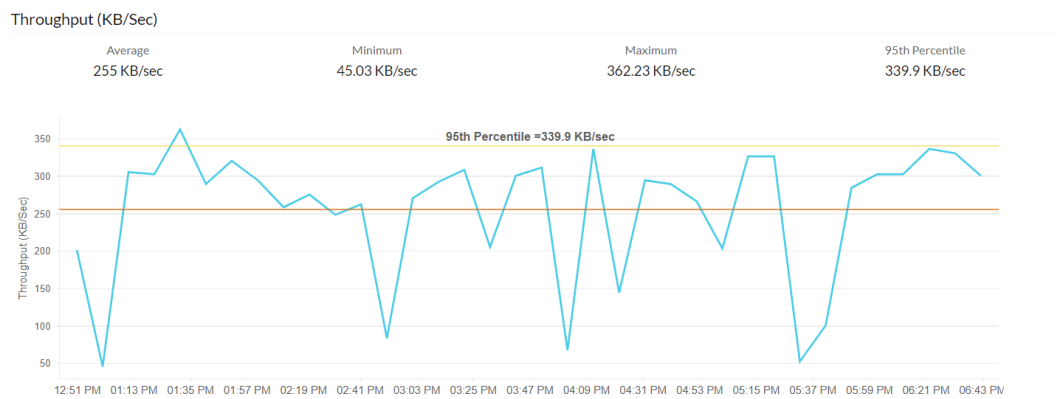

Lampiran 2.2 Hasil *Throughput Framework Codeigniter.*