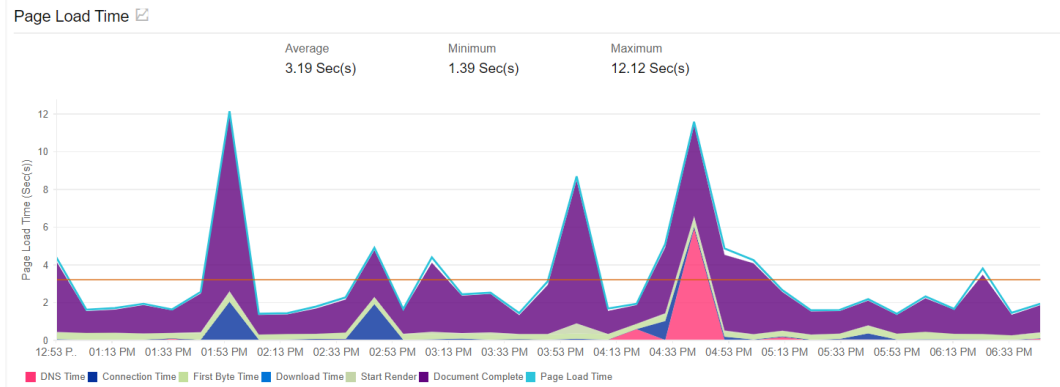

LAMPIRAN 3 *Capture Hasil Pengujian Page Load Time*

Lampiran 3.1 Hasil *Page Load Time Framework Laravel.*