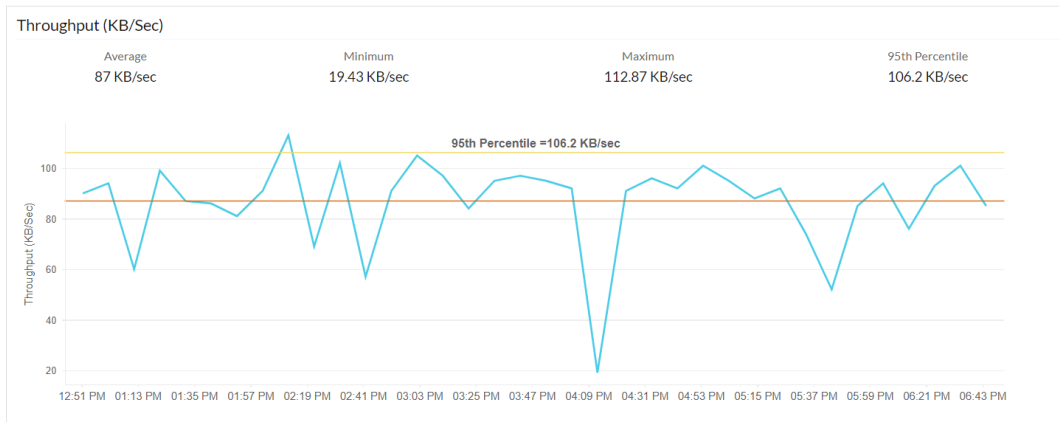

LAMPIRAN

LAMPIRAN 1 *Capture Hasil Pengujian Response Time*

Lampiran 1.1 Hasil *Response Time Framework Laravel.*

Lampiran 1.2 Hasil *Response Time Framework Codeigniter.*

LAMPIRAN 2 *Capture Hasil Pengujian Throughput*