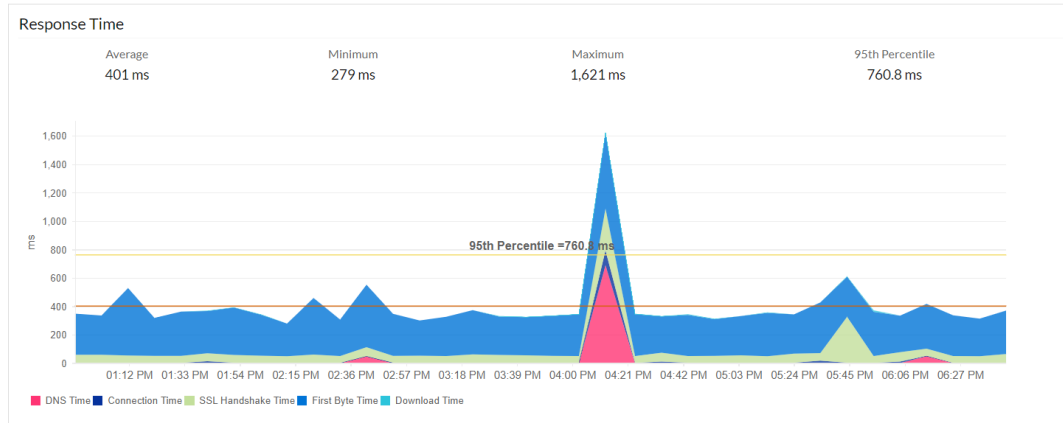

LAMPIRAN

LAMPIRAN 1 *Capture Hasil Pengujian Response Time*

Lampiran 1.1 Hasil *Response Time Framework Laravel.*

Lampiran 1.2 Hasil *Response Time Framework Codeigniter.*

LAMPIRAN 2 *Capture Hasil Pengujian Throughput*