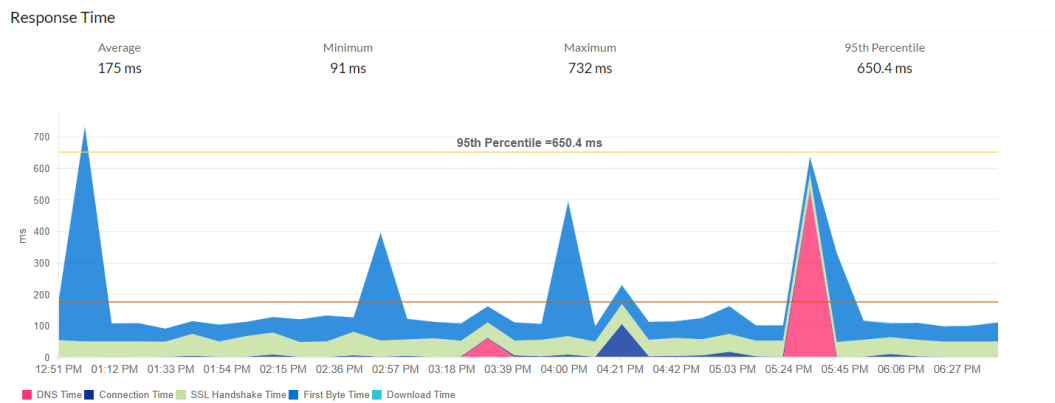

LAMPIRAN

LAMPIRAN 1 *Capture Hasil Pengujian Response Time*

Lampiran 1.1 Hasil *Response Time Framework Laravel.*

Lampiran 1.2 Hasil *Response Time Framework Codeigniter.*

LAMPIRAN 2 *Capture Hasil Pengujian Throughput*