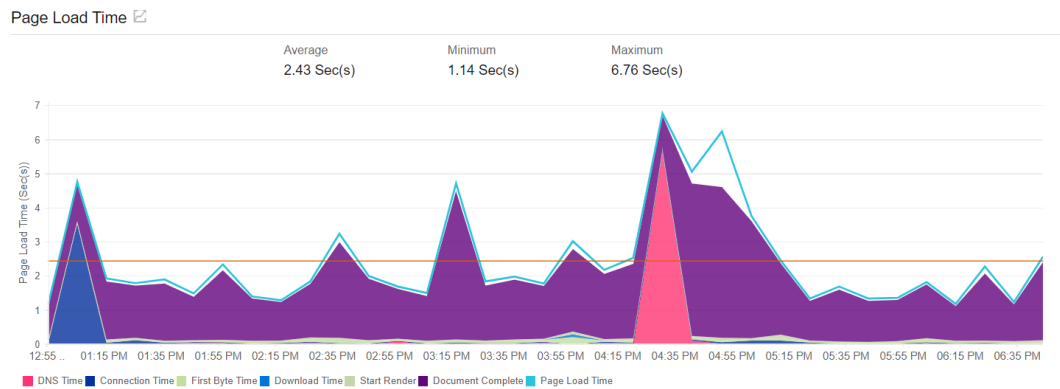

Lampiran 3. 2 Hasil *Page Load Time Framework Codeigniter.*

LAMPIRAN 4 *Capture Hasil Pengujian Request Per Second*

Server Software:	LiteSpeed	Server Software:	LiteSpeed
Server Hostname:	laravel.sasparts-ci.my.id	Server Hostname:	codeigniter.sasparts-ci.my.id
Server Port:	80	Server Port:	80
Document Path:	/	Document Path:	/
Document Length:	707 bytes	Document Length:	707 bytes
Concurrency Level:	100	Concurrency Level:	100
Time taken for tests:	4.810 seconds	Time taken for tests:	4.669 seconds
Complete requests:	100	Complete requests:	100
Failed requests:	0	Failed requests:	0
Non-2xx responses:	100	Non-2xx responses:	100
Total transferred:	93700 bytes	Total transferred:	94100 bytes
HTML transferred:	70700 bytes	HTML transferred:	70700 bytes
Requests per second:	20.79 [#/sec] (mean)	Requests per second:	21.42 [#/sec] (mean)
Time per request:	4809.726 [ms] (mean)	Time per request:	4669.375 [ms] (mean)
Time per request:	48.097 [ms] (mean, across all concurrent requests)	Time per request:	46.694 [ms] (mean, across all concurrent requests)
Transfer rate:	19.02 [Kbytes/sec] received	Transfer rate:	19.68 [Kbytes/sec] received